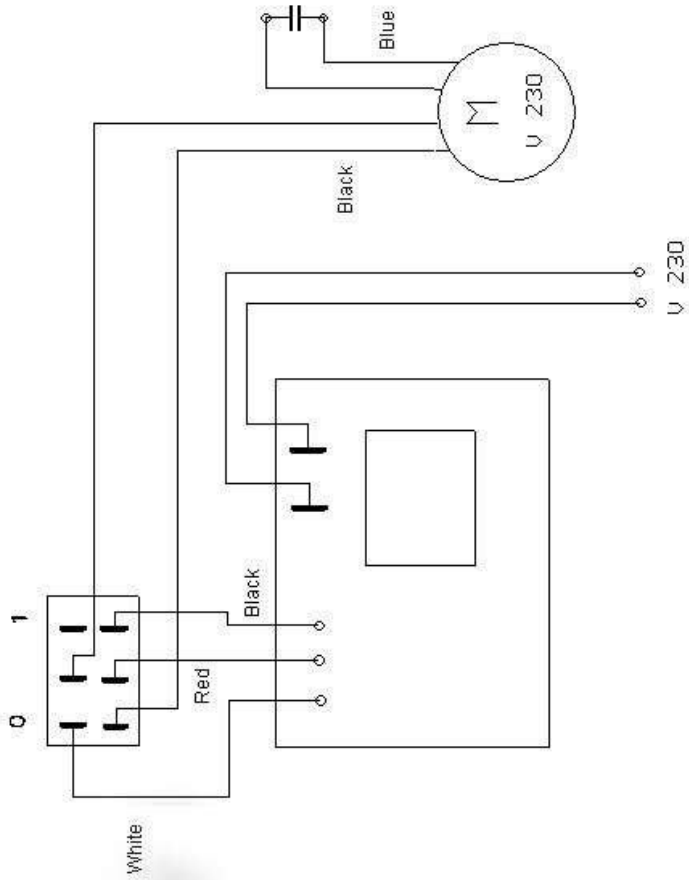

WIRING DIAGRAM 230V 50HZ
AF300-350INGR

SCHEDA 99SM

WIRING DIAGRAM 400V 50Hz (3-PHASE MOTORS)

WIRING DIAGRAM 230V 50HZ
AF220-250-275GR

(SCHEMATG028E)

WIRING DIAGRAM 230V 50HZ
 AF300-330GR
 AF300-330VS/VM

(SCHEMATG 485)

WIRING DIAGRAM 230V 50HZ
 AF350-370-380GR
 AF330-350-370-380VS/MM

SCHEDA 99SM