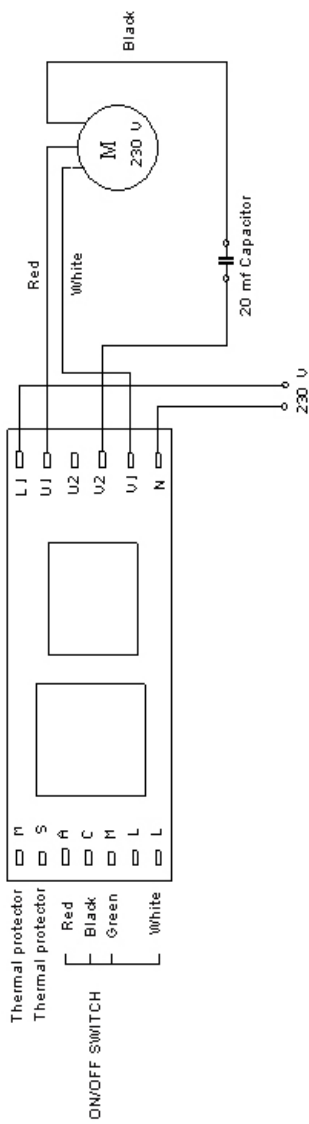

WIRING DIAGRAM 230V 50HZ
AF300-350INGR

SCHEDA 99SM

WIRING DIAGRAM 400V 50Hz (3-PHASE MOTORS)

WIRING DIAGRAM 230V 50HZ
AF220-250-275GR

(SCHEMATG028E)

WIRING DIAGRAM 230V 50HZ
 AF300-330GR
 AF300-330VS/VM

(SCHEMATG 485)

WIRING DIAGRAM 230V 50HZ
 AF350-370-380GR
 AF330-350-370-380VS/MM

SCHEDA 99SM