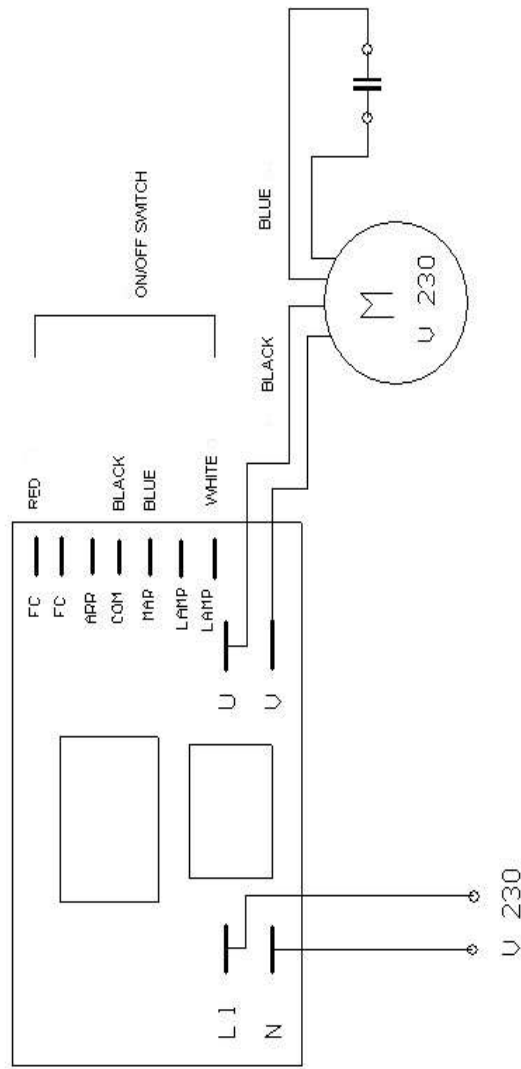

WIRING DIAGRAM 230V 50HZ
AF300-350INGR

SCHEDA 99SM

WIRING DIAGRAM 400V 50Hz (3-PHASE MOTORS)

WIRING DIAGRAM 230V 50HZ
AF220-250-275GR

(SCHEMATG028E)

WIRING DIAGRAM 230V 50HZ
 AF300-330GR
 AF300-330VS/VM

(SCHEMATG 485)

WIRING DIAGRAM 230V 50HZ
 AF350-370-380GR
 AF330-350-370-380VS/MM

SCHEDA 99SM