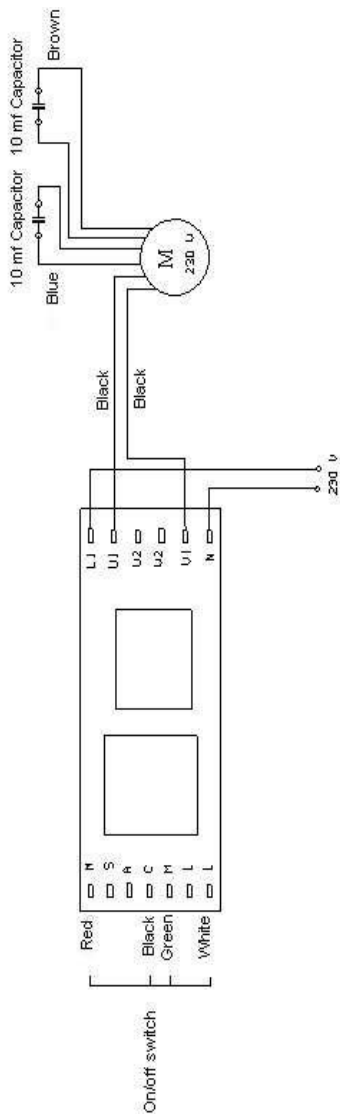

WIRING DIAGRAM 230V 50HZ
AF300-350INGR

SCHEDA 99SM

WIRING DIAGRAM 400V 50Hz (3-PHASE MOTORS)

WIRING DIAGRAM 230V 50HZ
AF220-250-275GR

(SCHEMATG028E)

WIRING DIAGRAM 230V 50HZ
 AF300-330GR
 AF300-330VS/VM

(SCHEMATG 485)

WIRING DIAGRAM 230V 50HZ
 AF350-370-380GR
 AF330-350-370-380VS/MM

SCHEDA 99SM