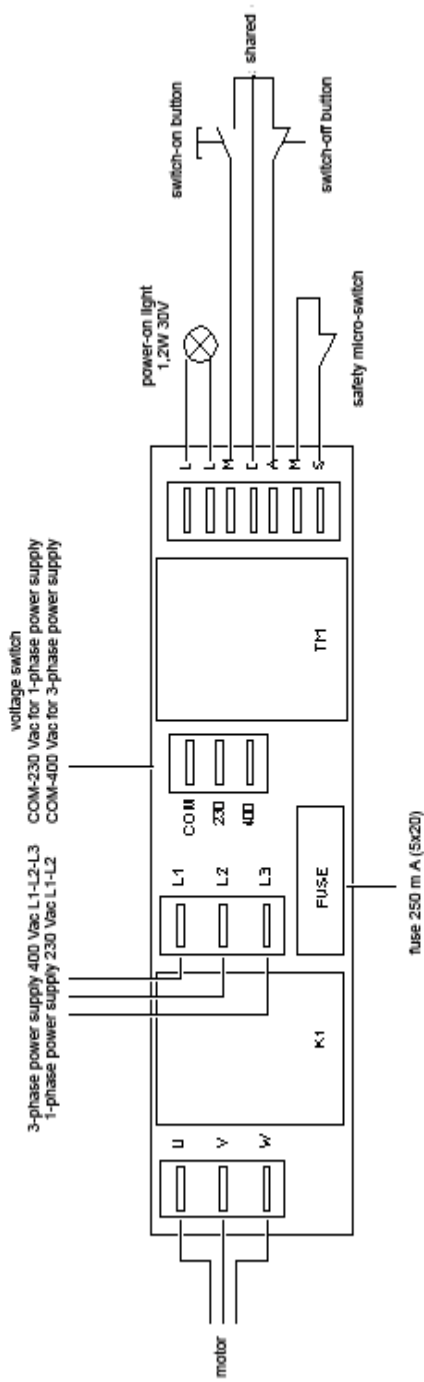

WIRING DIAGRAM 230V 50HZ
AF300-350INGR

SCHEDA 99SM

WIRING DIAGRAM 400V 50Hz (3-PHASE MOTORS)

WIRING DIAGRAM 230V 50HZ
AF220-250-275GR

(SCHEMATG028E)

WIRING DIAGRAM 230V 50HZ
 AF300-330GR
 AF300-330VS/VM

(SCHEMATG 485)

WIRING DIAGRAM 230V 50HZ
 AF350-370-380GR
 AF330-350-370-380VS/MM

SCHEDA 99SM